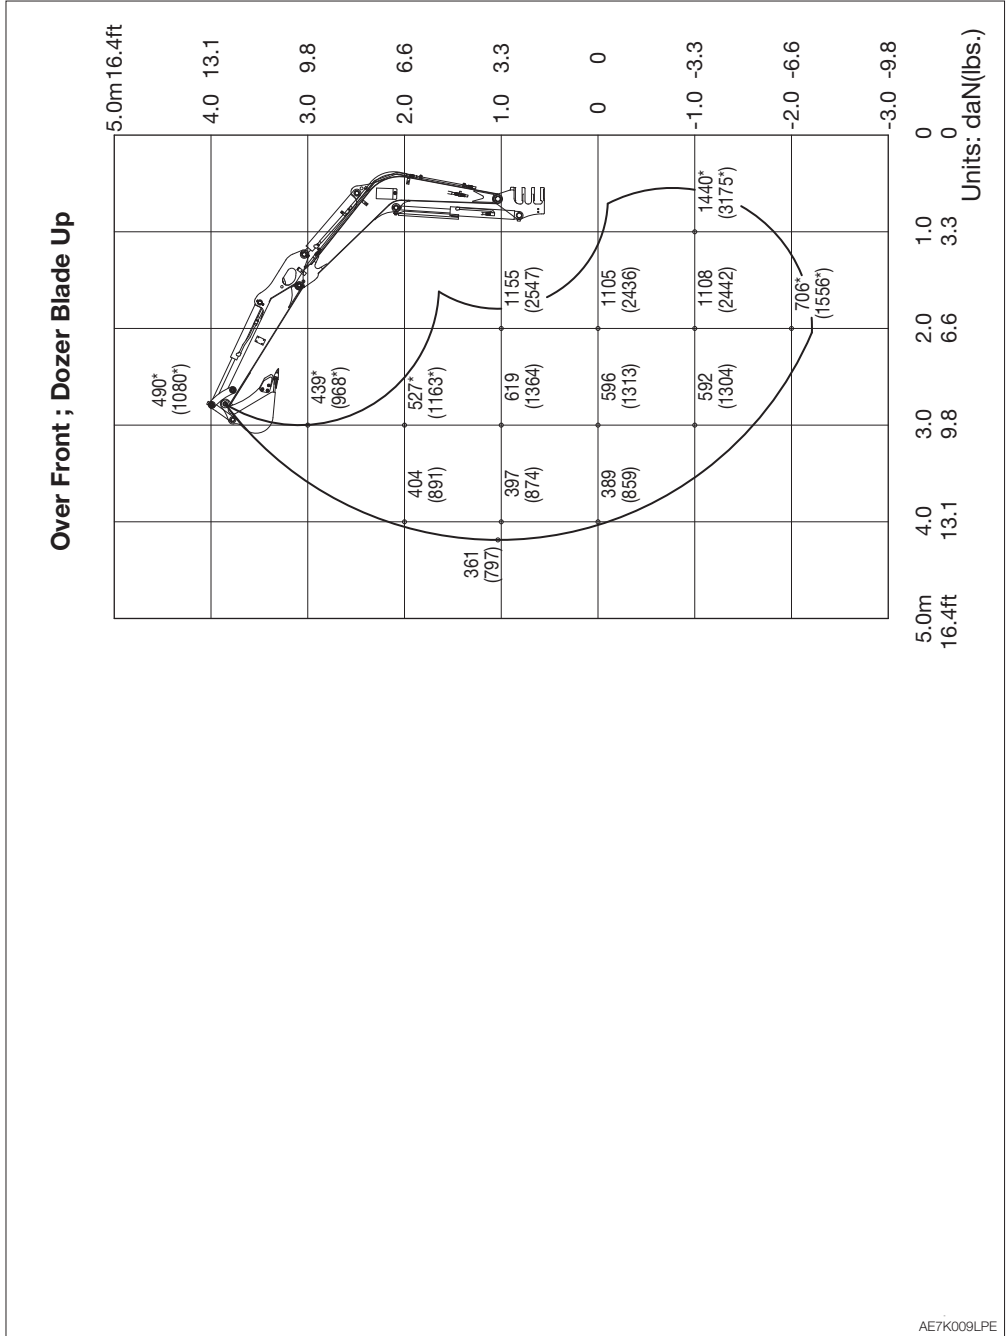

SPECIFICATIONS  
**LIFTING CAPACITIES**

<TB228> Equipped with long arm

AE7K009LPE

SPECIFICATIONS  
**LIFTING CAPACITIES**

<TB228> Equipped with long arm

**Over Side**

**Over Rear**

AE7K010LPE