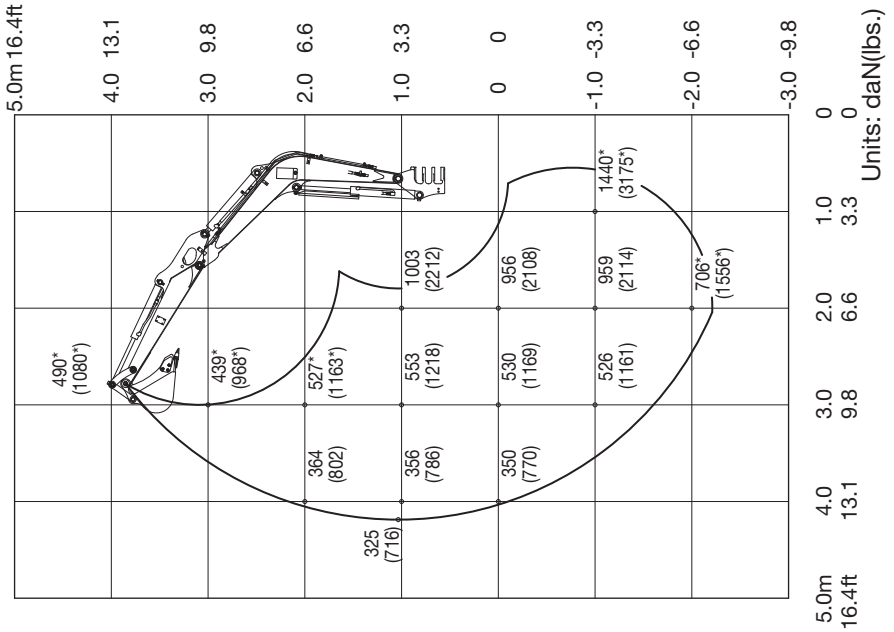

SPECIFICATIONS  
**LIFTING CAPACITIES**

<TB228> Equipped with long arm

AE7K009LPE

SPECIFICATIONS  
**LIFTING CAPACITIES**

<TB228> Equipped with long arm

**Over Side**

**Over Rear**

AE7K010LPE