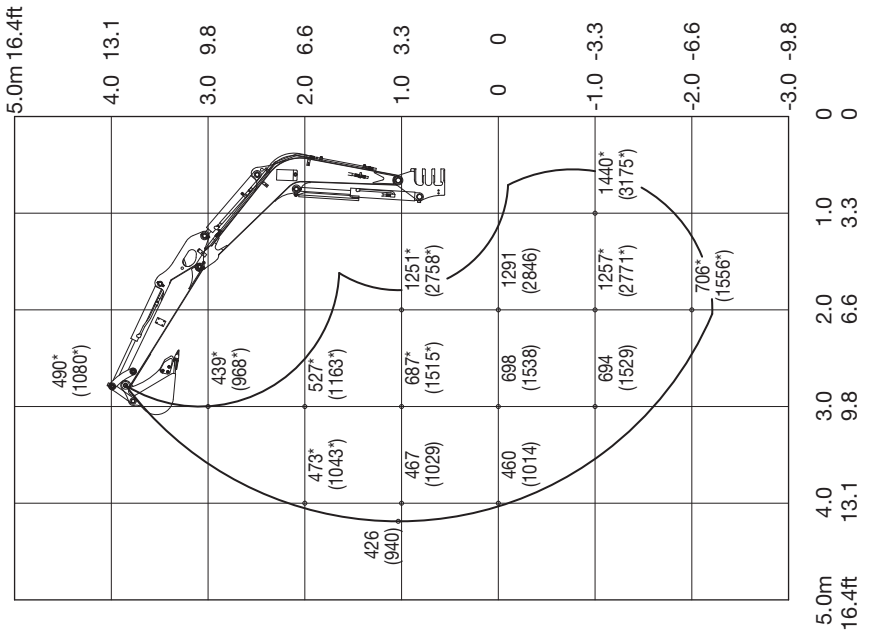

SPECIFICATIONS  
**LIFTING CAPACITIES**

<TB228> Equipped with long arm

AE7K009LPE

SPECIFICATIONS  
**LIFTING CAPACITIES**

<TB228> Equipped with long arm

**Over Side**

**Over Rear**

AE7K010LPE