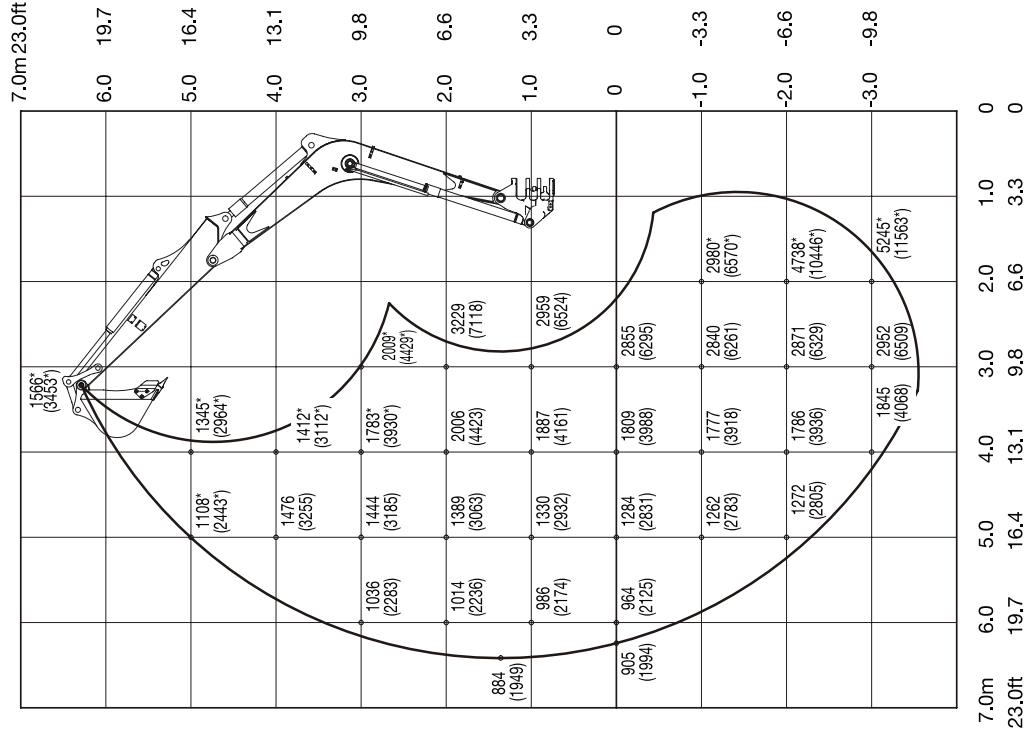

Long arm <TB285>

Over Front ; Dozer Blade Up

Units: daN(lbs.)

SPECIFICATIONS  
LIFTING CAPACITIES

Long arm <TB285>