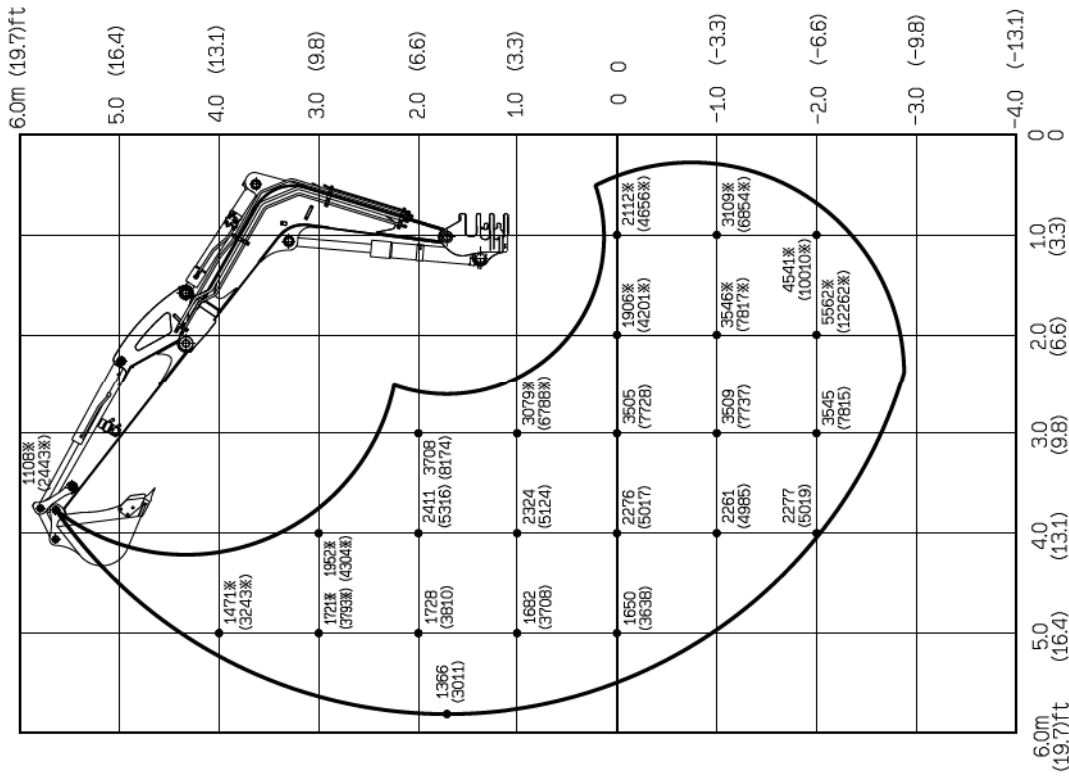

Mono-boom

Over Front ; Dozer Blade Up

Over Front ; Dozer Blade Down

Units: daN(lbs.)

Mono-boom

Over Side

Over Rear

Units: daN(lbs.)