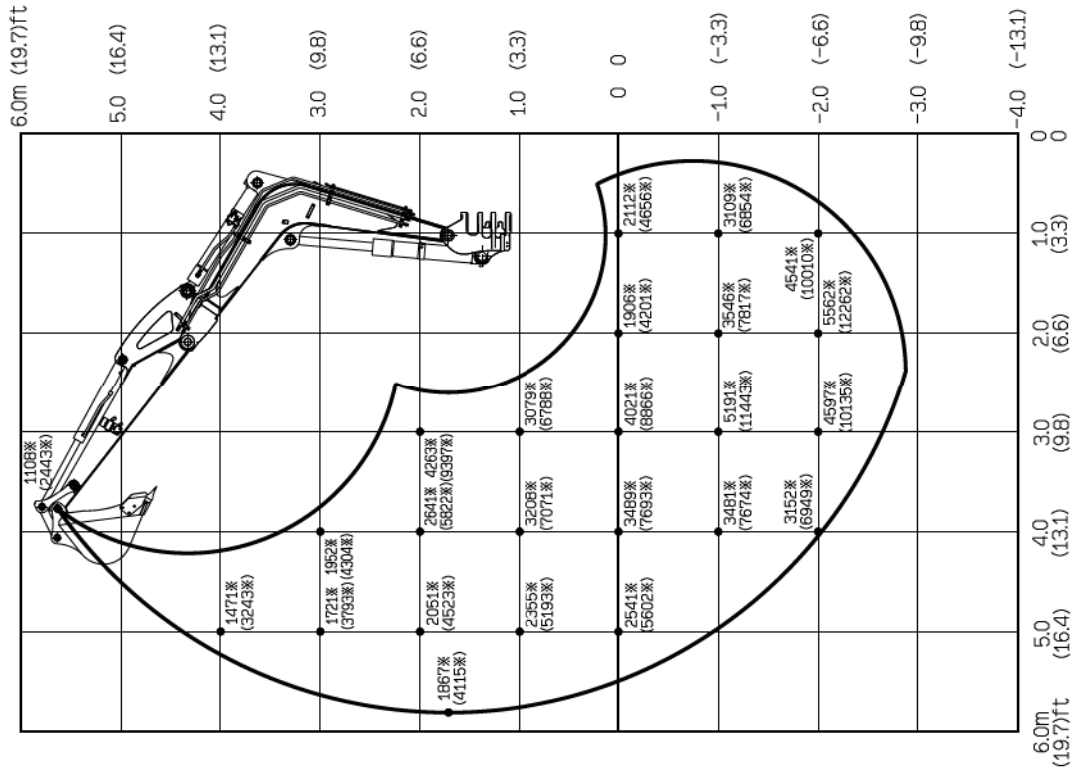

Mono-boom

Over Front ; Dozer Blade Up

Over Front ; Dozer Blade Down

Units: daN(lbs.)

Mono-boom

Over Side

Over Rear

Units: daN(lbs.)