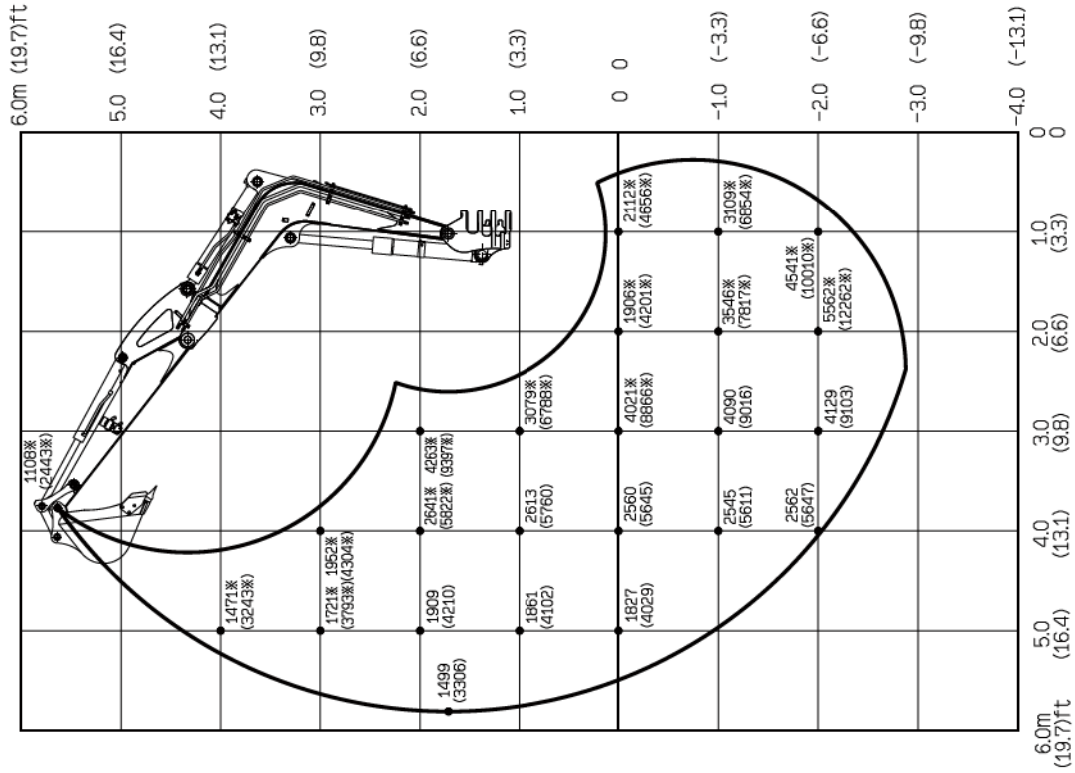

Mono-boom

Over Front ; Dozer Blade Up

Over Front ; Dozer Blade Down

Units: daN(lbs.)

Mono-boom

Over Side

Over Rear

Units: daN(lbs.)