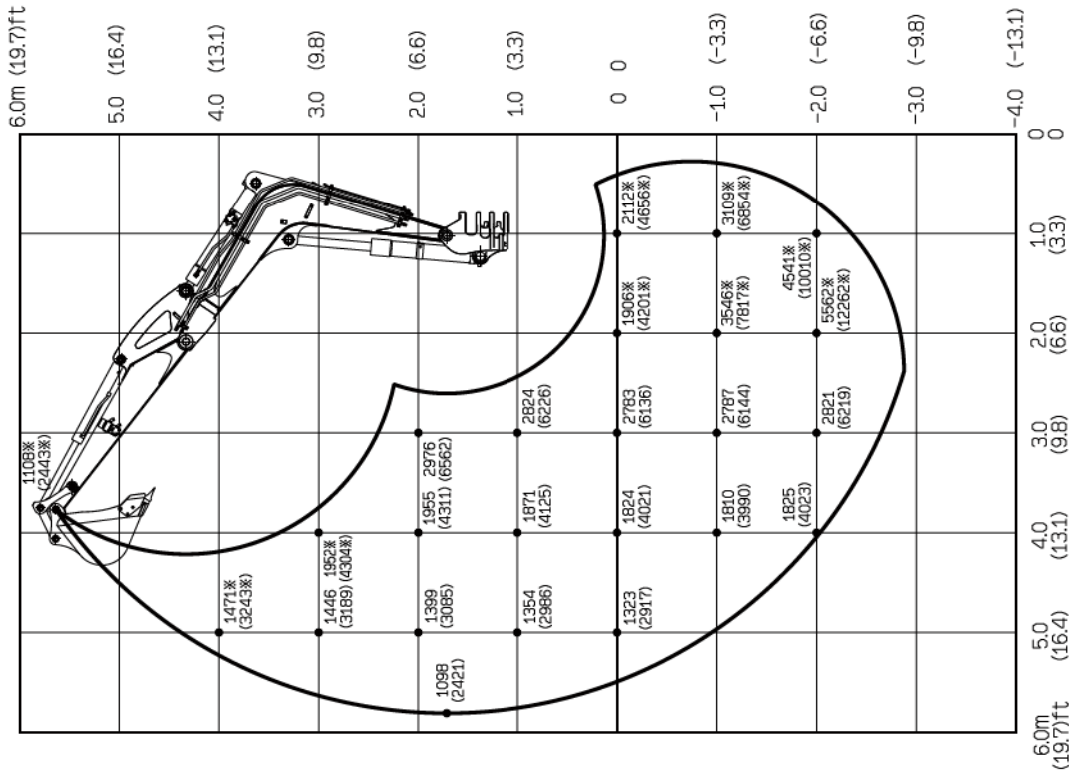

Mono-boom

Over Front ; Dozer Blade Up

Over Front ; Dozer Blade Down

Units: daN(lbs.)

Mono-boom

Over Side

Over Rear

Units: daN(lbs.)